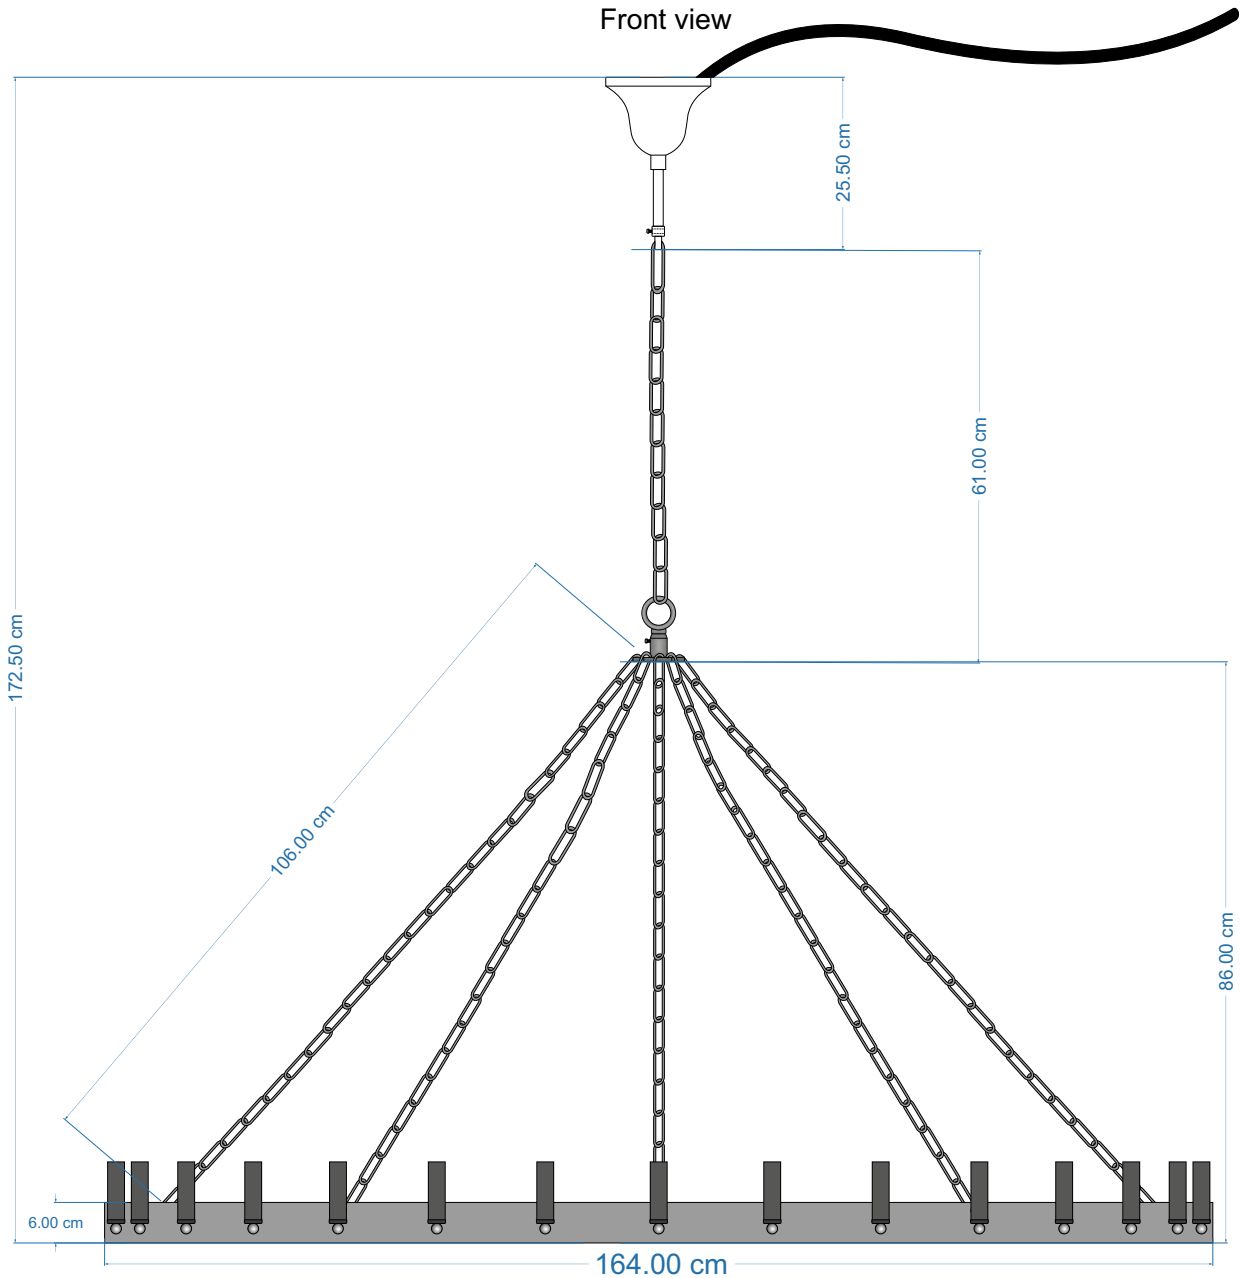

# CEILING LAMP CROWN

82-50110

Front view

ARTWOOD  
— SINCE 1969 —

DIFFERENT WAYS OF LIVING

# CEILING LAMP CROWN

82-50210

ARTWOOD  
SINCE 1969

DIFFERENT WAYS OF LIVING