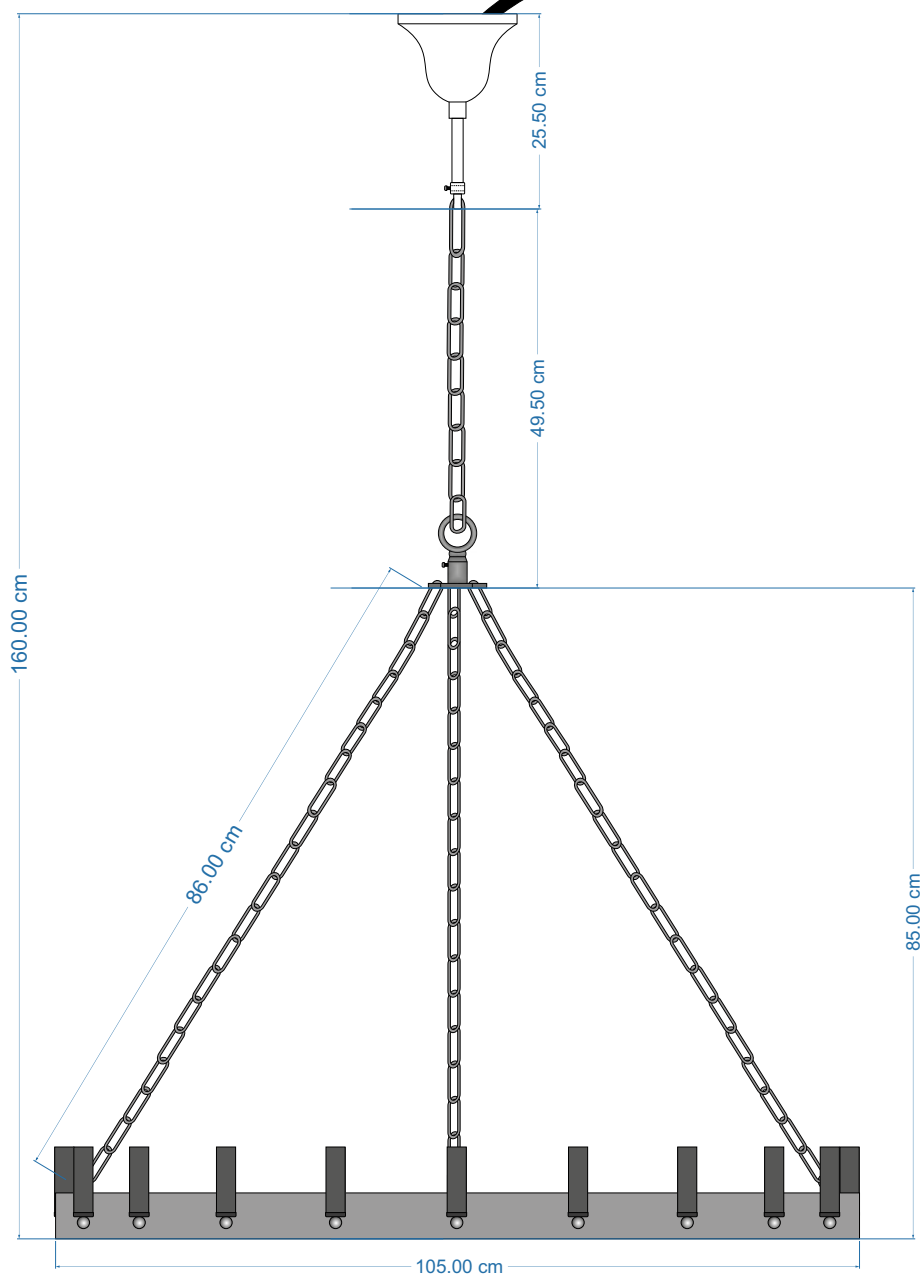

# CEILING LAMP CROWN

82-50110

Front view

ARTWOOD  
— SINCE 1969 —

DIFFERENT WAYS OF LIVING

# CEILING LAMP CROWN

82-50210

ARTWOOD  
SINCE 1969

DIFFERENT WAYS OF LIVING